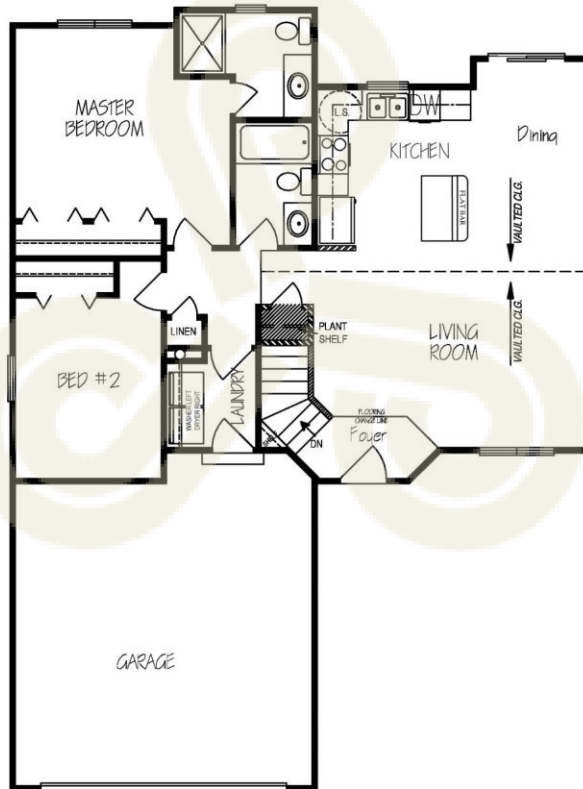

Don Klausmeyer Construction, LLC

Aiden – Plan #1052

Builder's floor plans may be drawn to show popular exterior design and interior floor-plan options that are not included in the standard home design and pricing. Please consult with the Preferred Properties' agent in each community with any questions about what optional features are shown and the cost.

Not all floor plans are available in all areas. Verify plan availability with the community manager. Prices and availability are subject to change without notice. Information deemed to be accurate but not guaranteed. All room sizes and square footage are approximate. Elevations are artist's conception and are subject to change without notice. If necessary, Builder reserves the right to substitute material of like quality.