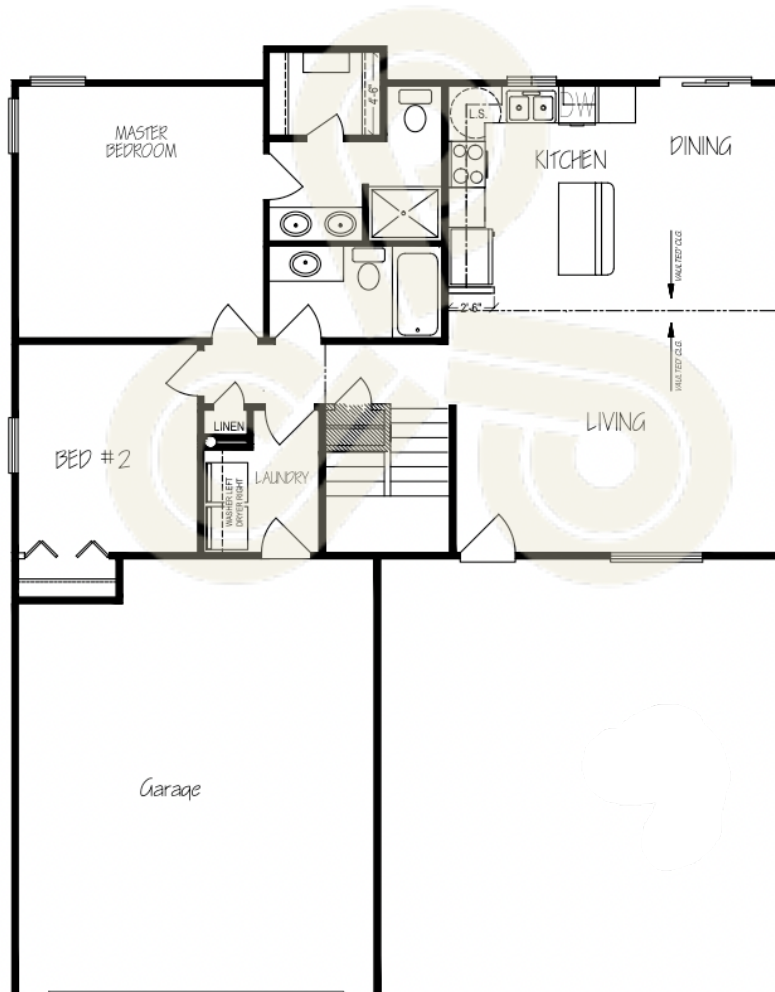

Don Klausmeyer Construction, LLC

Austin – Plan #1118

Builder's floor plans may be drawn to show popular exterior design and interior floor-plan options that are not included in the standard home design and pricing. Please consult with the Preferred Properties' agent in each community with any questions about what optional features are shown and the cost.

Not all floor plans are available in all areas. Verify plan availability with the community manager. Prices and availability are subject to change without notice. Information deemed to be accurate but not guaranteed. All room sizes and square footage are approximate. Elevations are artist's conception and are subject to change without notice. If necessary, Builder reserves the right to substitute material of like quality.