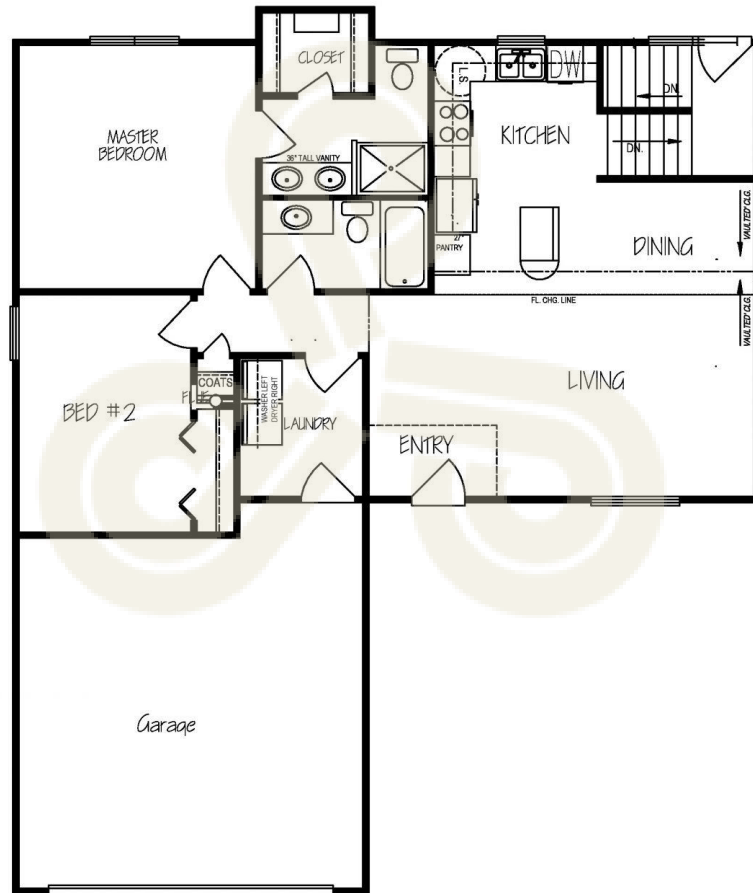

Don Klausmeyer Construction, LLC

Austin MLWO – Plan #1134

Builder's floor plans may be drawn to show popular exterior design and interior floor-plan options that are not included in the standard home design and pricing. Please consult with the Preferred Properties' agent in each community with any questions about what optional features are shown and the cost.

Not all floor plans are available in all areas. Verify plan availability with the community manager. Prices and availability are subject to change without notice. Information deemed to be accurate but not guaranteed. All room sizes and square footage are approximate. Elevations are artist's conception and are subject to change without notice. If necessary, Builder reserves the right to substitute material of like quality.