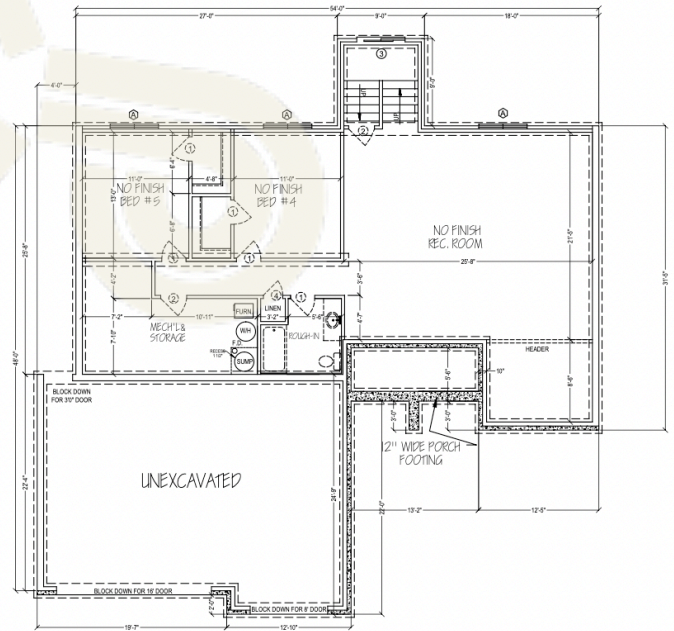

Don Klausmeyer Construction, LLC

Ava – Plan #1530

Builder's floor plans may be drawn to show popular exterior design and interior floor-plan options that are not included in the standard home design and pricing. Please consult with the Preferred Properties' agent in each community with any questions about what optional features are shown and the cost.

Not all floor plans are available in all areas. Verify plan availability with the community manager. Prices and availability are subject to change without notice. Information deemed to be accurate but not guaranteed. All room sizes and square footage are approximate. Elevations are artist's conception and are subject to change without notice. If necessary, Builder reserves the right to substitute material of like quality.