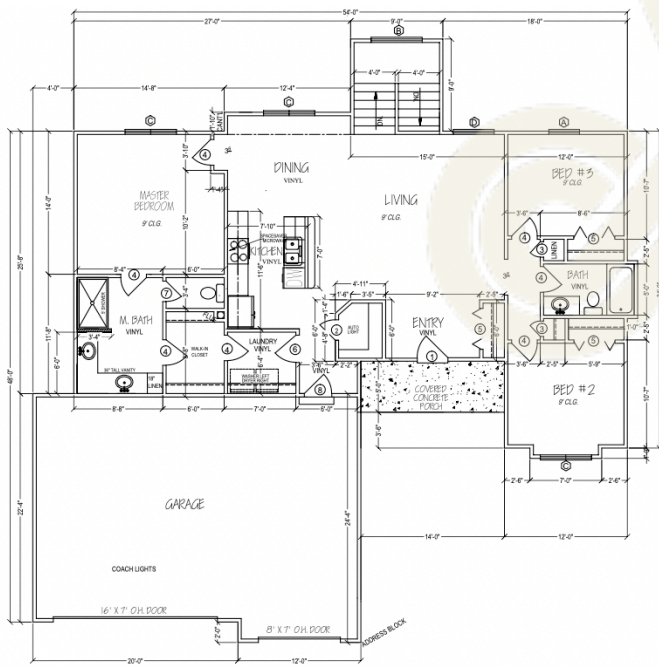

Don Klausmeyer Construction, LLC

Ava – Plan #1530

Builder's floor plans may be drawn to show popular exterior design and interior floor-plan options that are not included in the standard home design and pricing. Please consult with the Preferred Properties' agent in each community with any questions about what optional features are shown and the cost.

Not all floor plans are available in all areas. Verify plan availability with the community manager. Prices and availability are subject to change without notice. Information deemed to be accurate but not guaranteed. All room sizes and square footage are approximate. Elevations are artist's conception and are subject to change without notice. If necessary, Builder reserves the right to substitute material of like quality.