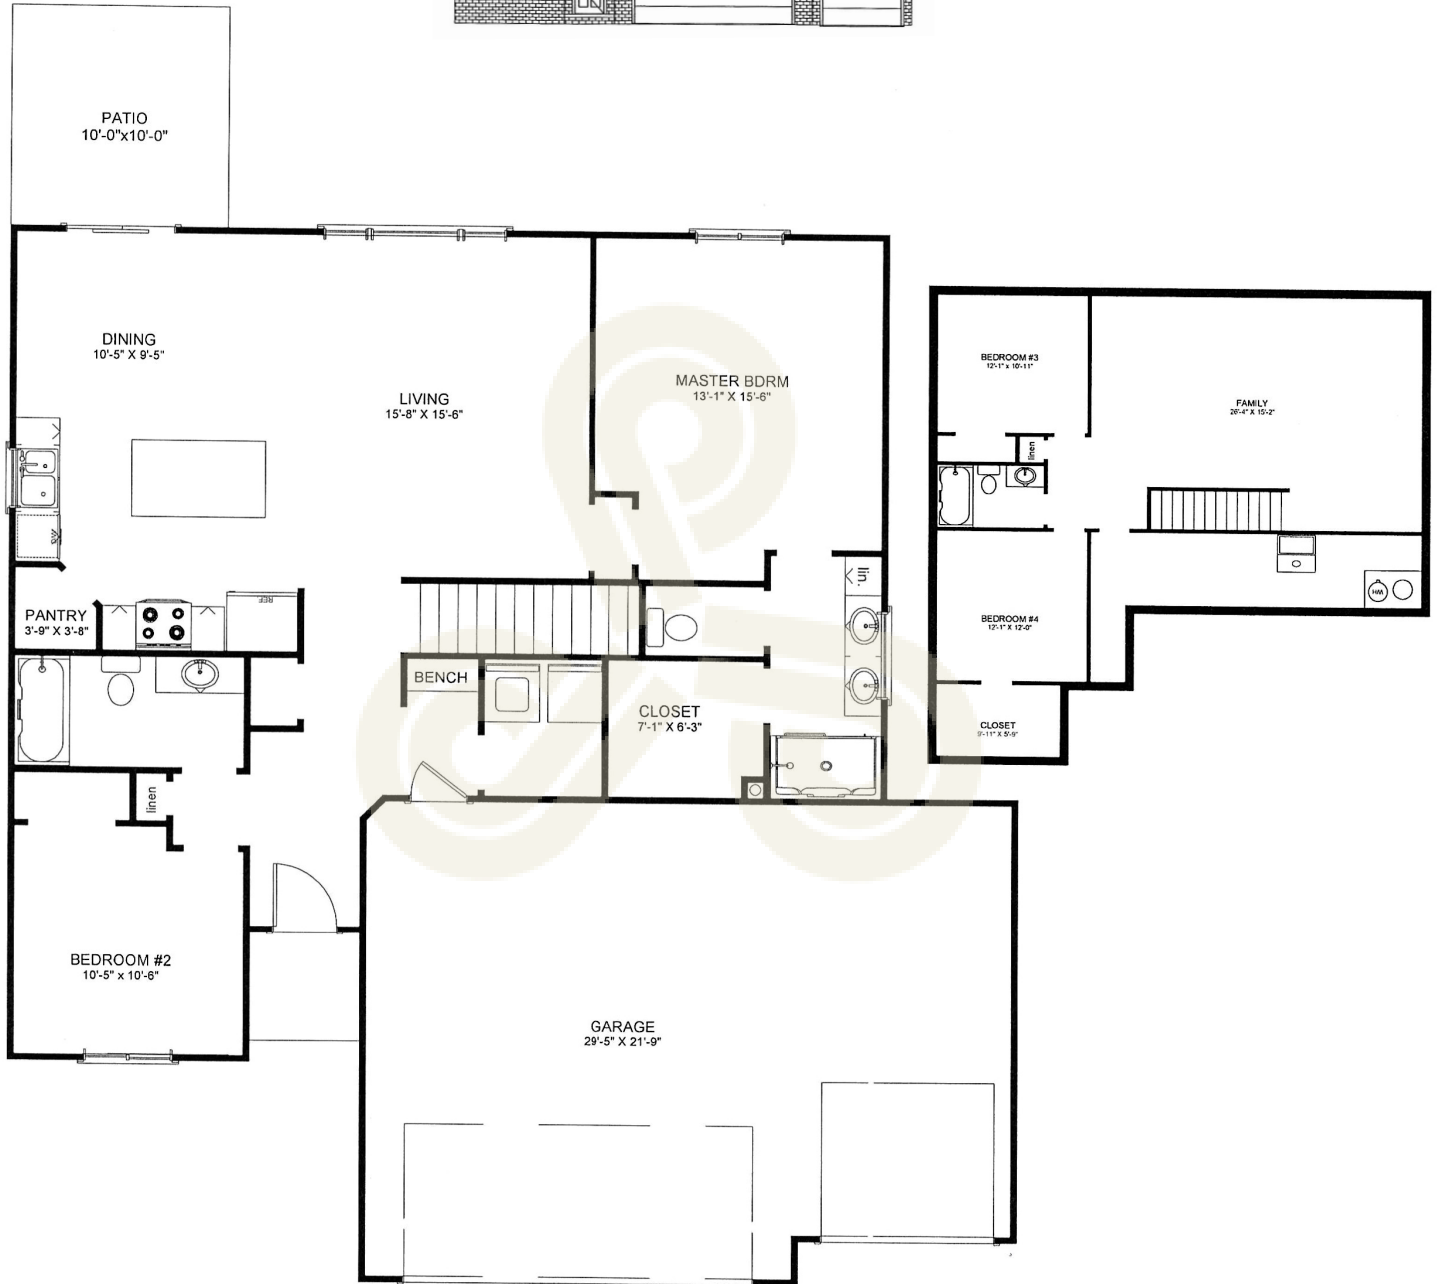

Comfort Homes, Inc.

Brook Jr – Plan #1204

Builder's floor plans may be drawn to show popular exterior design and interior floor-plan options that are not included in the standard home design and pricing. Please consult with the Preferred Properties' agent in each community with any questions about what optional features are shown and the cost.

Not all floor plans are available in all areas. Verify plan availability with the community manager. Prices and availability are subject to change without notice. Information deemed to be accurate but not guaranteed. All room sizes and square footage are approximate. Elevations are artist's conception and are subject to change without notice. If necessary, Builder reserves the right to substitute material of like quality.