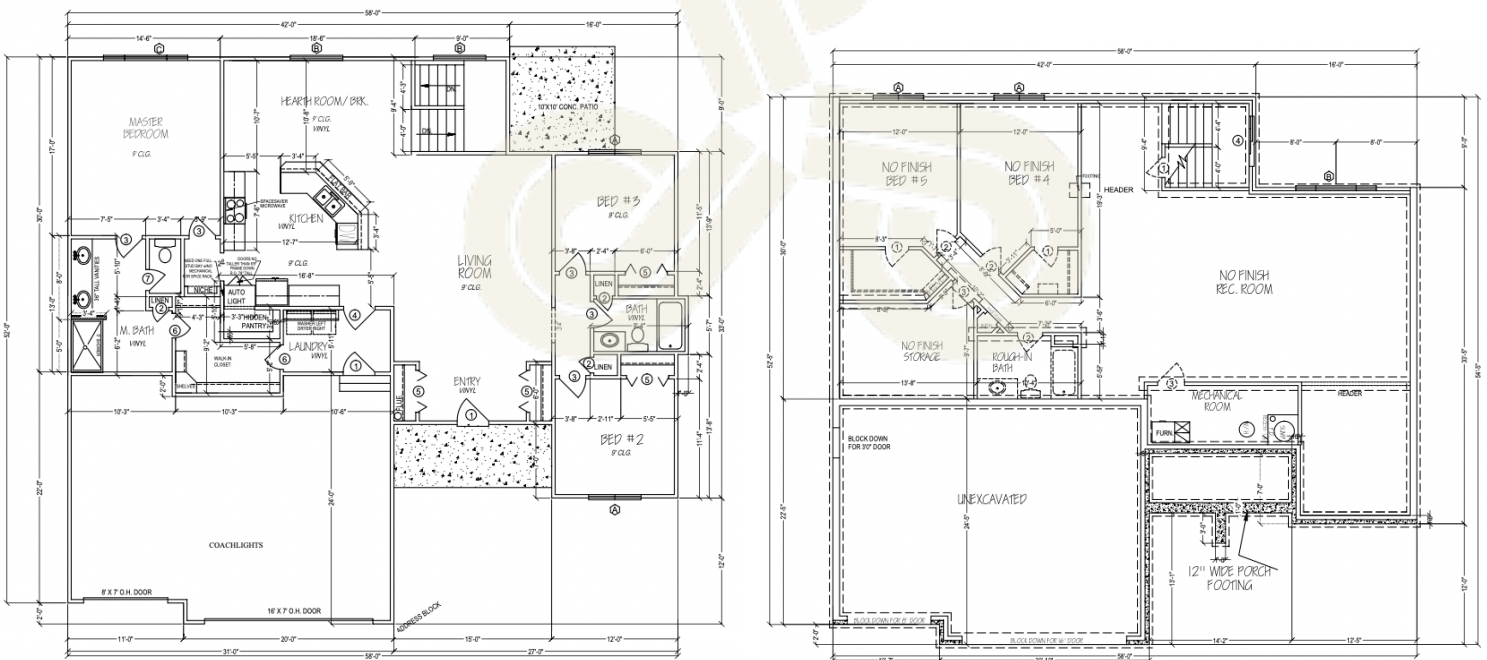

Don Klausmeyer Construction, LLC

Carlee MLWO – Plan #1855

Builder's floor plans may be drawn to show popular exterior design and interior floor-plan options that are not included in the standard home design and pricing. Please consult with the Preferred Properties' agent in each community with any questions about what optional features are shown and the cost.

Not all floor plans are available in all areas. Verify plan availability with the community manager. Prices and availability are subject to change without notice. Information deemed to be accurate but not guaranteed. All room sizes and square footage are approximate. Elevations are artist's conception and are subject to change without notice. If necessary, Builder reserves the right to substitute material of like quality.