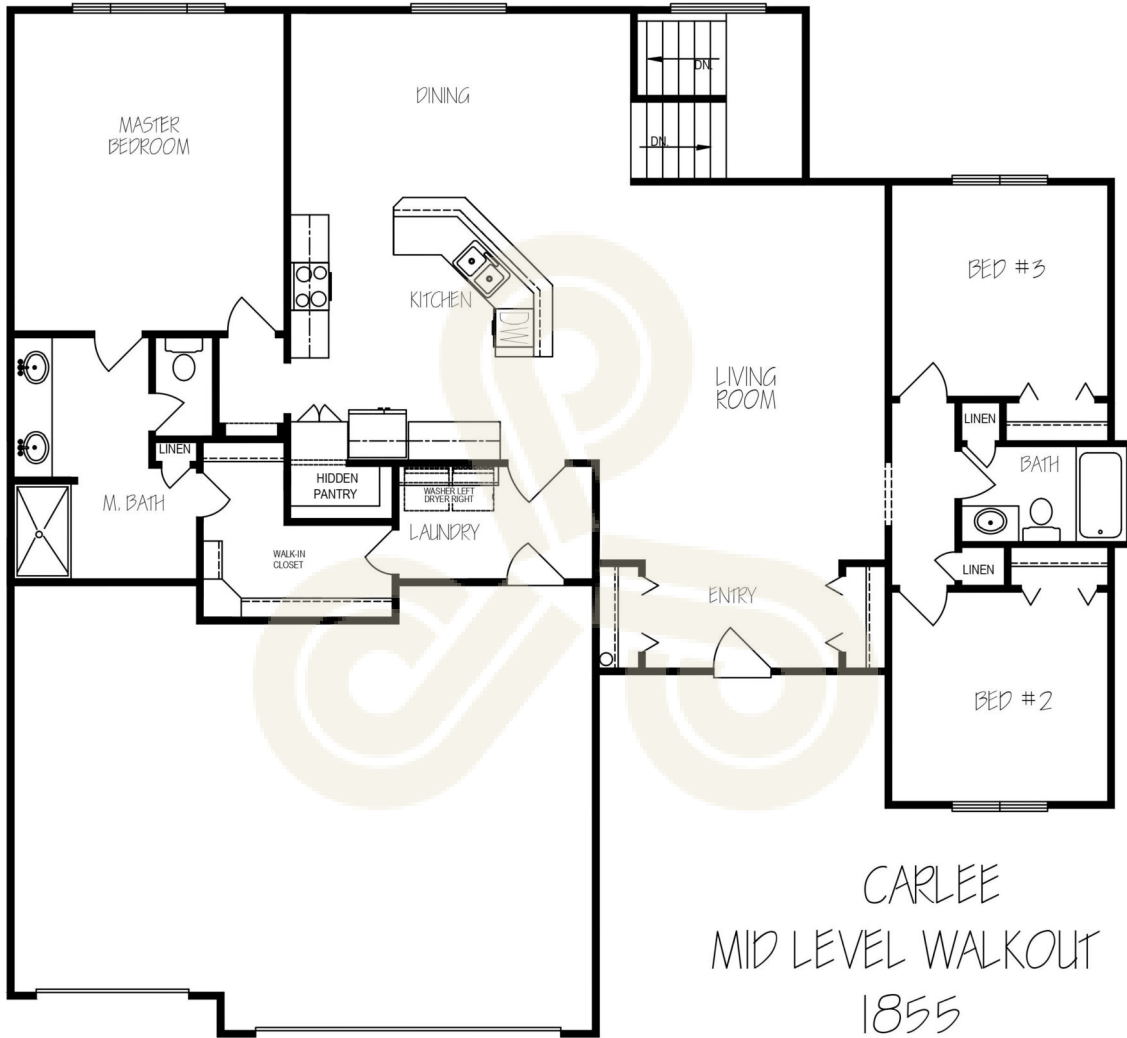

Don Klausmeyer Construction, LLC

Carlee MLWO – Plan #1855

Builder's floor plans may be drawn to show popular exterior design and interior floor-plan options that are not included in the standard home design and pricing. Please consult with the Preferred Properties' agent in each community with any questions about what optional features are shown and the cost.

Not all floor plans are available in all areas. Verify plan availability with the community manager. Prices and availability are subject to change without notice. Information deemed to be accurate but not guaranteed. All room sizes and square footage are approximate. Elevations are artist's conception and are subject to change without notice. If necessary, Builder reserves the right to substitute material of like quality.