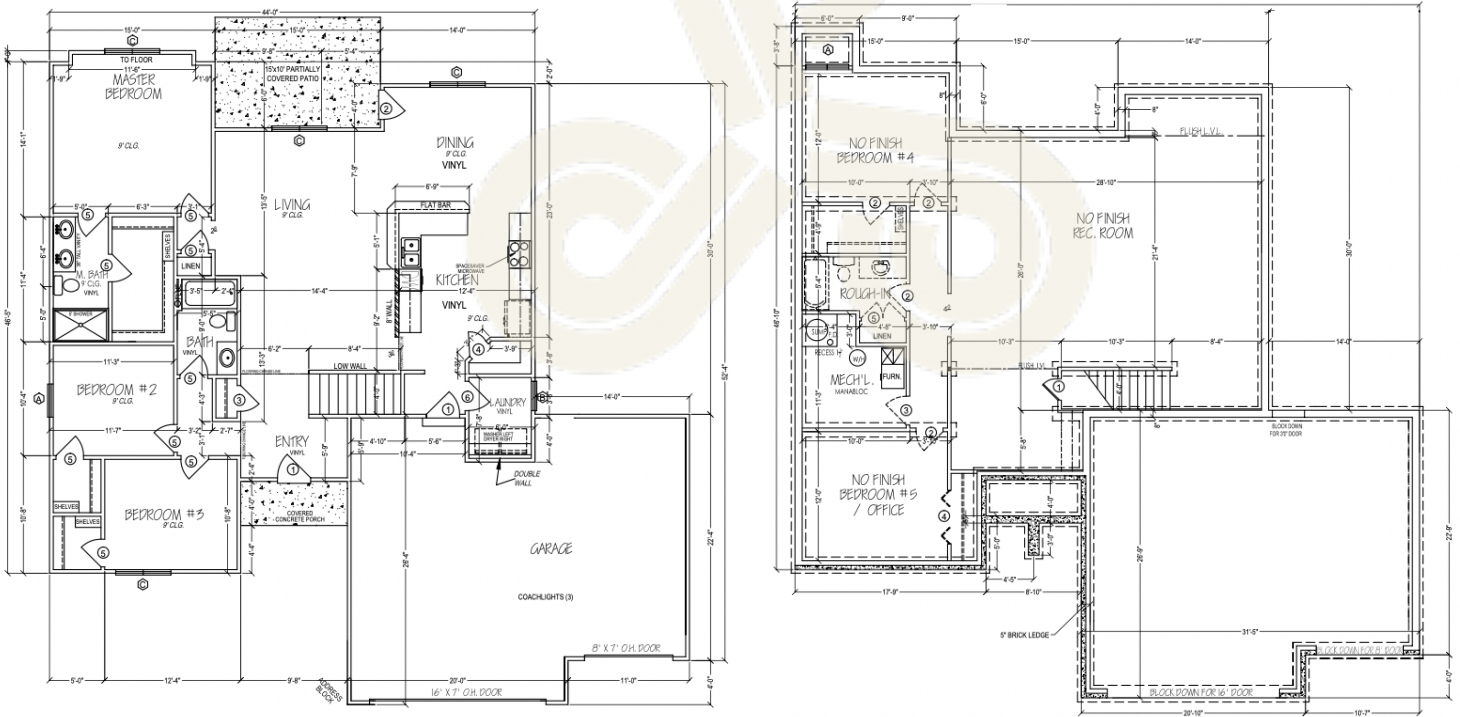

# Don Klausmeyer Construction, LLC

## Garrison – Plan #1644

Builder's floor plans may be drawn to show popular exterior design and interior floor-plan options that are not included in the standard home design and pricing. Please consult with the Preferred Properties' agent in each community with any questions about what optional features are shown and the cost.

Not all floor plans are available in all areas. Verify plan availability with the community manager. Prices and availability are subject to change without notice. Information deemed to be accurate but not guaranteed. All room sizes and square footage are approximate. Elevations are artist's conception and are subject to change without notice. If necessary, Builder reserves the right to substitute material of like quality.