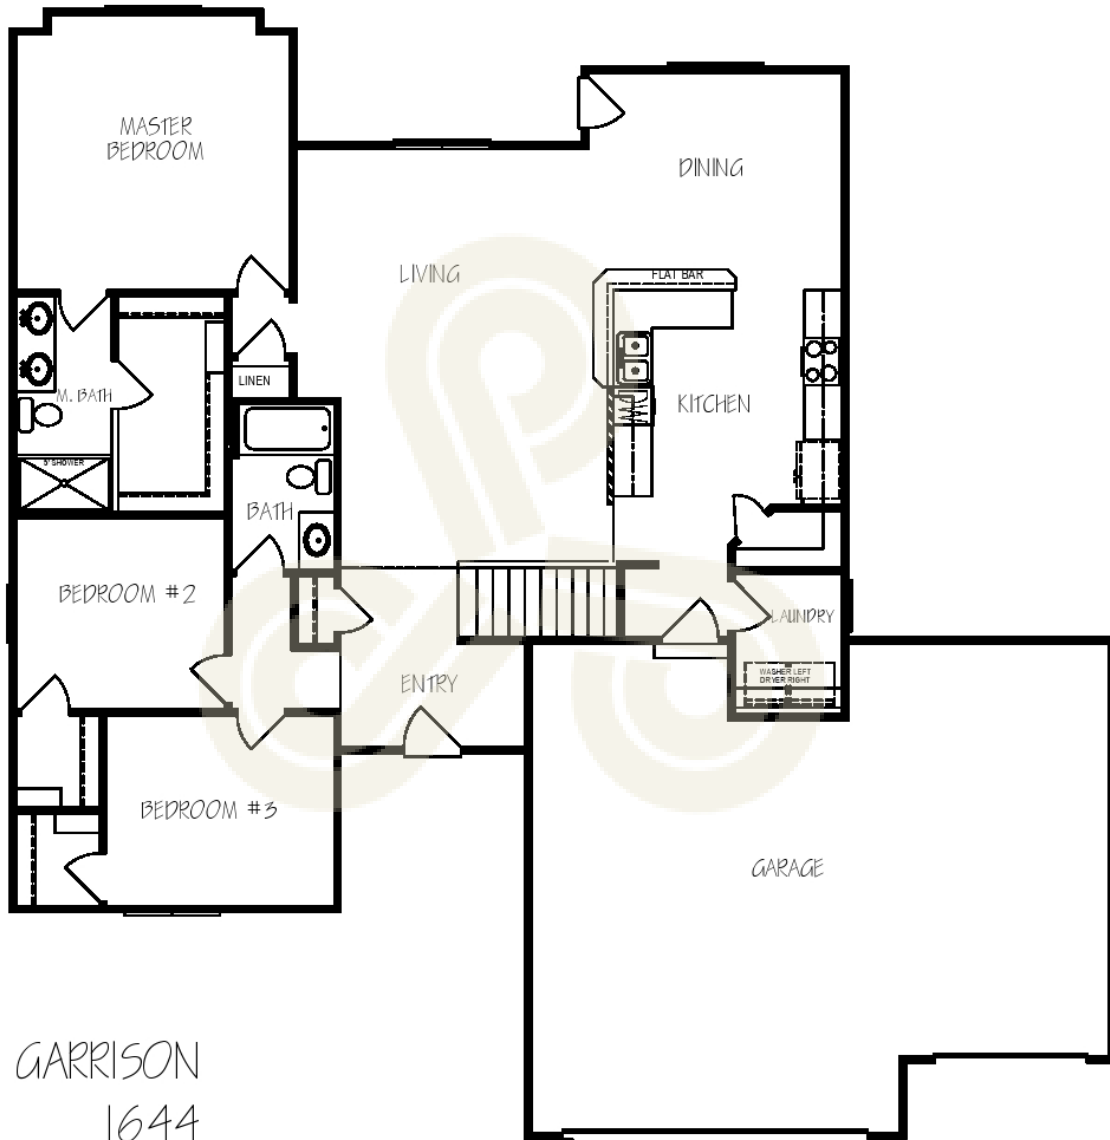

Don Klausmeyer Construction, LLC

Garrison – Plan #1644

GARRISON
1644

Builder's floor plans may be drawn to show popular exterior design and interior floor-plan options that are not included in the standard home design and pricing. Please consult with the Preferred Properties' agent in each community with any questions about what optional features are shown and the cost.

Not all floor plans are available in all areas. Verify plan availability with the community manager. Prices and availability are subject to change without notice. Information deemed to be accurate but not guaranteed. All room sizes and square footage are approximate. Elevations are artist's conception and are subject to change without notice. If necessary, Builder reserves the right to substitute material of like quality.