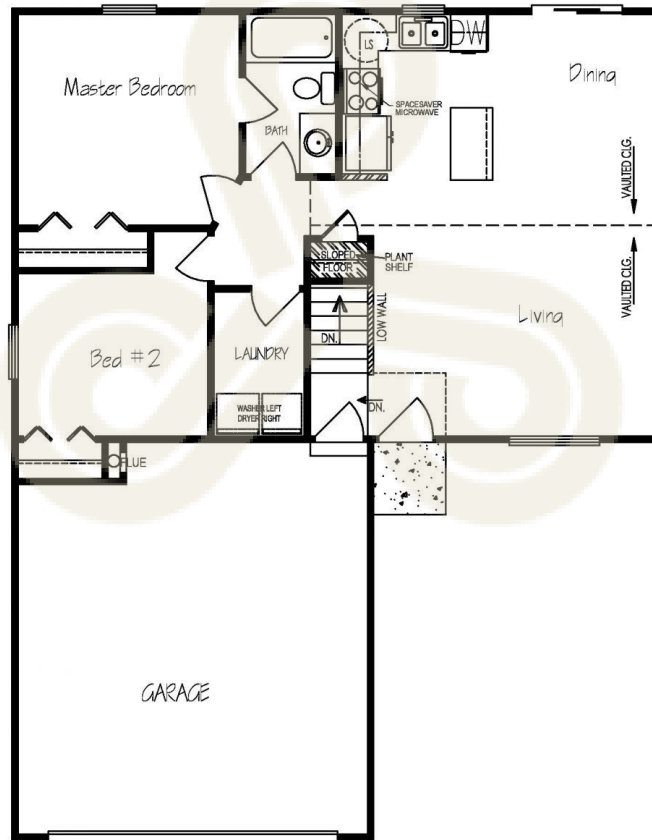

Don Klausmeyer Construction, LLC
Jasmine- Plan #876
Main Laundry

Builder's floor plans may be drawn to show popular exterior design and interior floor-plan options that are not included in the standard home design and pricing. Please consult with the Preferred Properties' agent in each community with any questions about what optional features are shown and the cost.

Not all floor plans are available in all areas. Verify plan availability with the community manager. Prices and availability are subject to change without notice. Information deemed to be accurate but not guaranteed. All room sizes and square footage are approximate. Elevations are artist's conception and are subject to change without notice. If necessary, Builder reserves the right to substitute material of like quality.