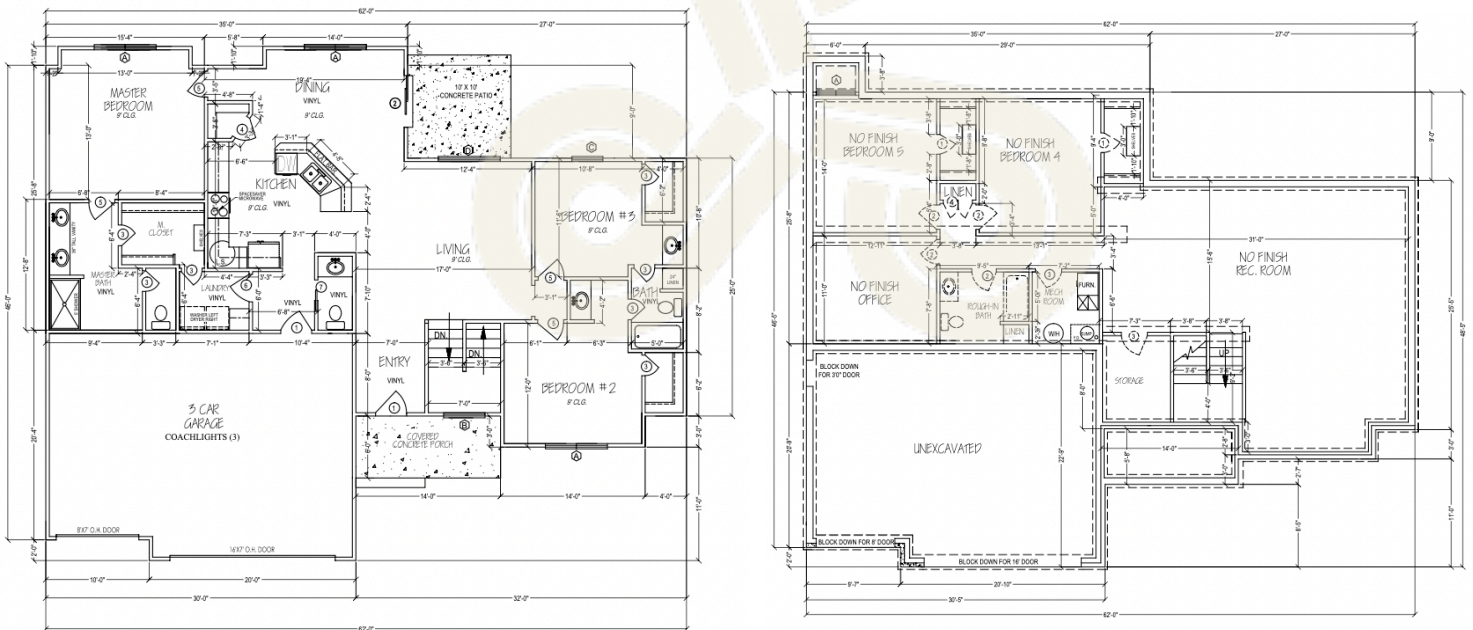

Don Klausmeyer Construction, LLC

Madisyn Jack & Jill – Plan #1719

Builder's floor plans may be drawn to show popular exterior design and interior floor-plan options that are not included in the standard home design and pricing. Please consult with the Preferred Properties' agent in each community with any questions about what optional features are shown and the cost.

Not all floor plans are available in all areas. Verify plan availability with the community manager. Prices and availability are subject to change without notice. Information deemed to be accurate but not guaranteed. All room sizes and square footage are approximate. Elevations are artist's conception and are subject to change without notice. If necessary, Builder reserves the right to substitute material of like quality.