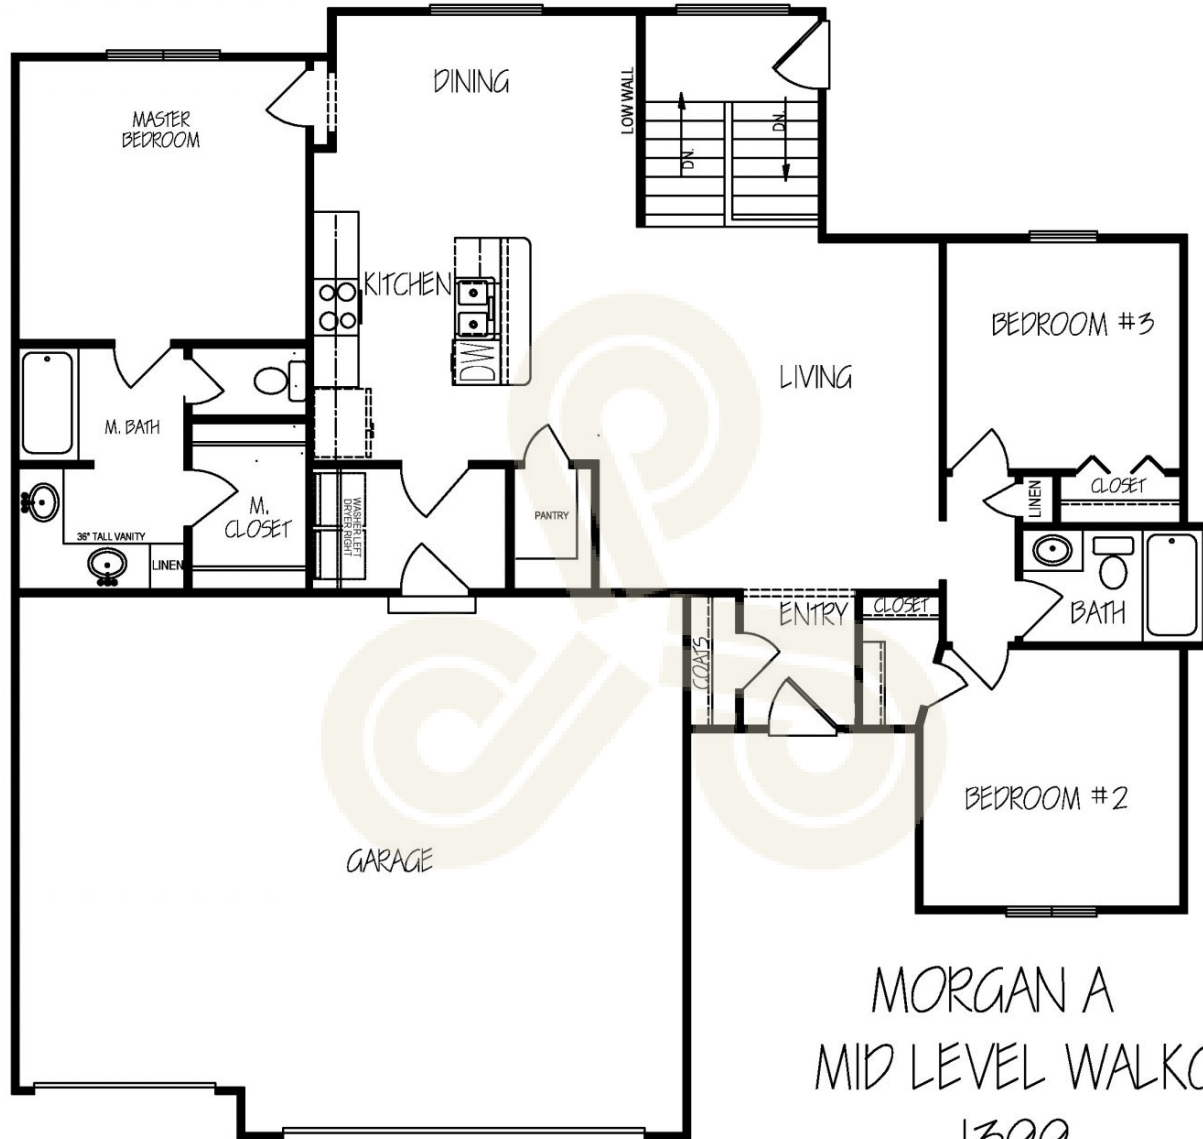

# Don Klausmeyer Construction, LLC

## Morgan A MLWO – Plan #1399

MORGAN A  
MID LEVEL WALKOUT  
1399

Builder's floor plans may be drawn to show popular exterior design and interior floor-plan options that are not included in the standard home design and pricing. Please consult with the Preferred Properties' agent in each community with any questions about what optional features are shown and the cost.